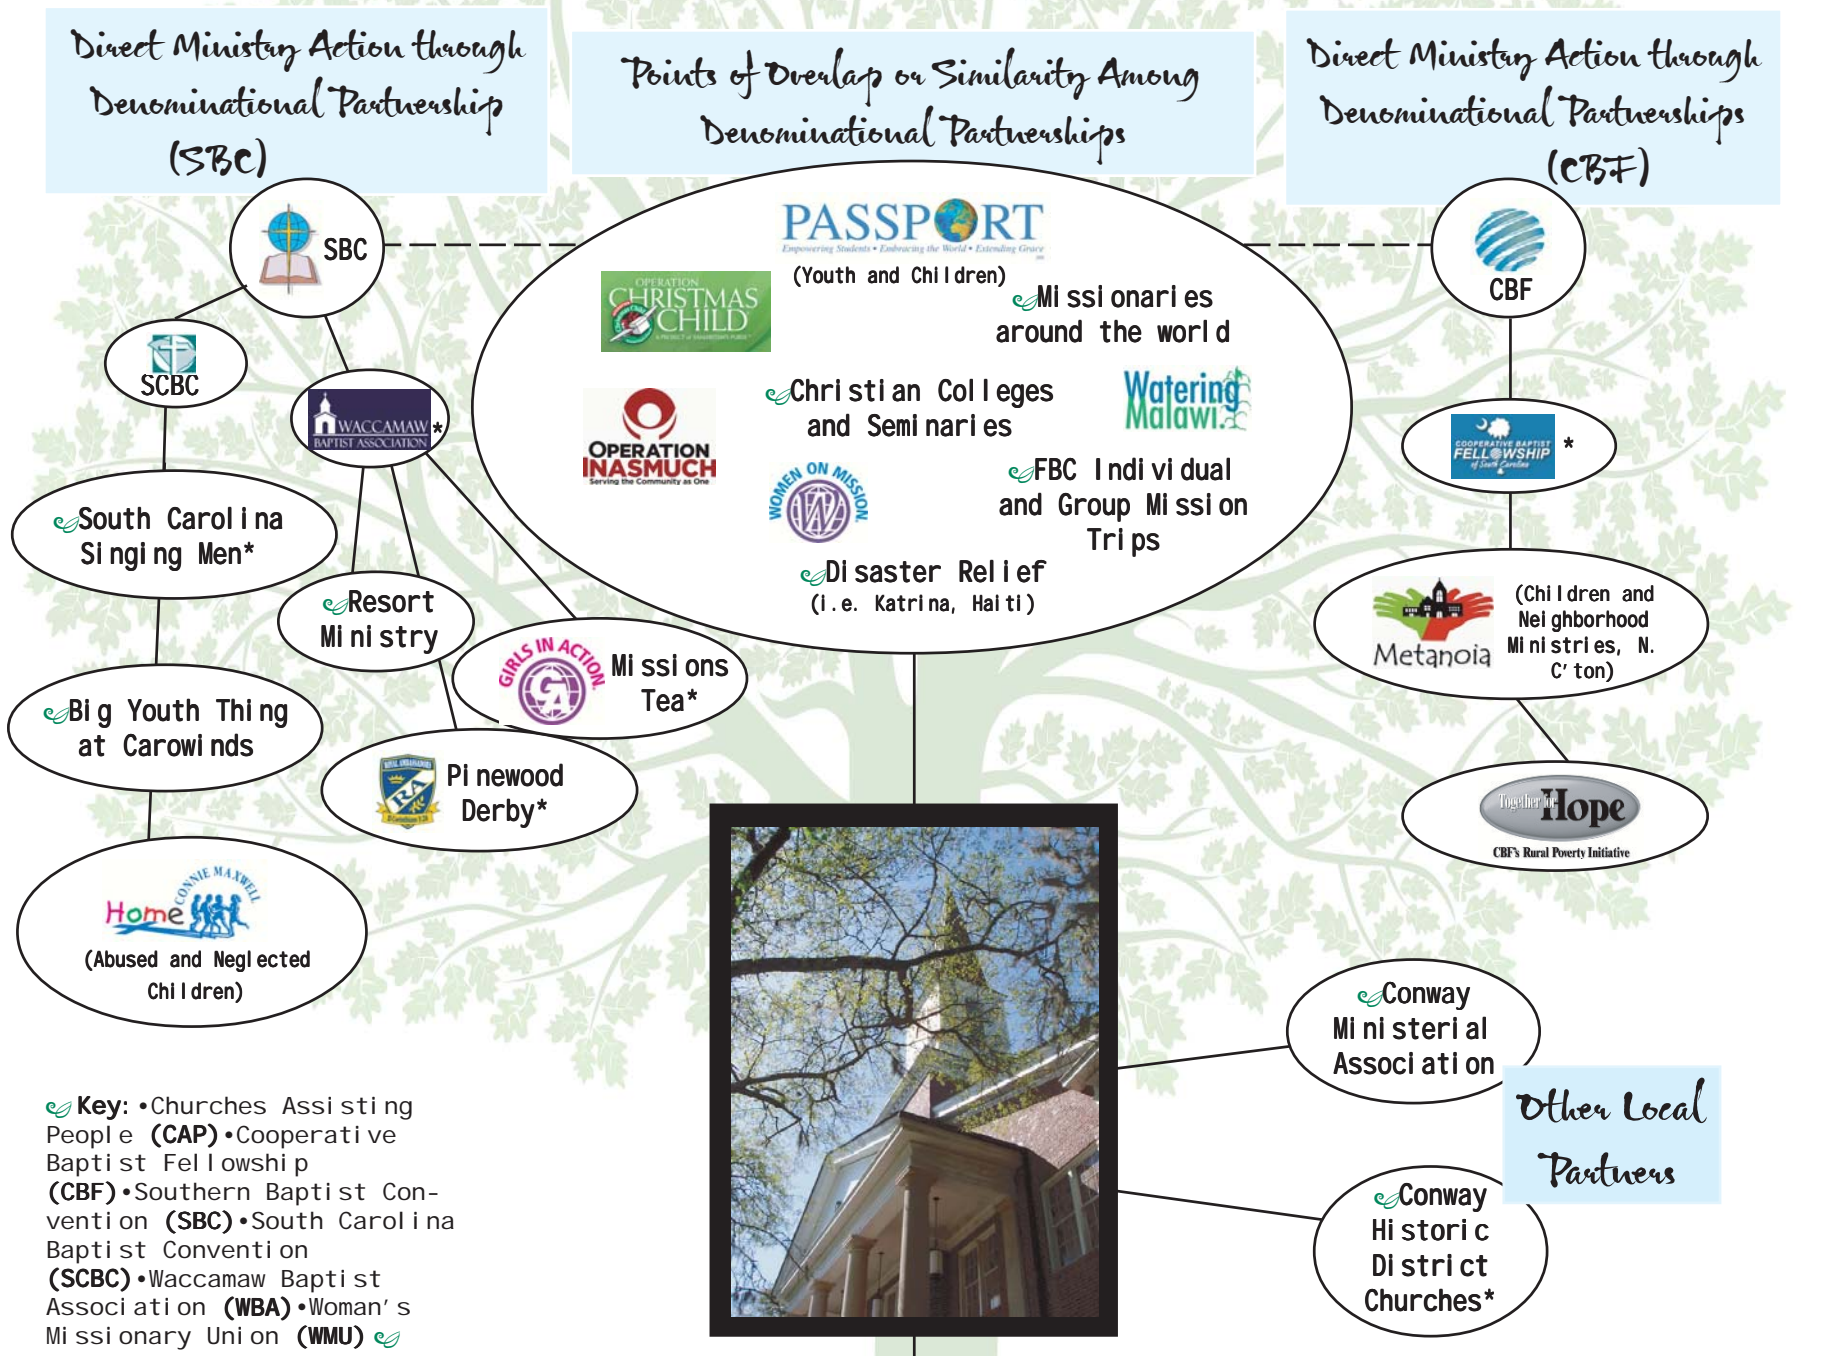

# Partners in Sharing God's Love

**Key:** •Churches Assisting People (CAP) •Cooperative Baptist Fellowship (CBF) •Southern Baptist Convention (SBC) •South Carolina Baptist Convention (SCBC) •Waccamaw Baptist Association (WBA) •Woman's Missionary Union (WMU)

## Direct Ministry Action by FBC Members

## Direct Mission Action by FBC Members and/or Offerings

# First Baptist Church, Conway • Missions & Ministry Matrix

\*Notes ministries or activities hosted by FBC in recent past or near future.